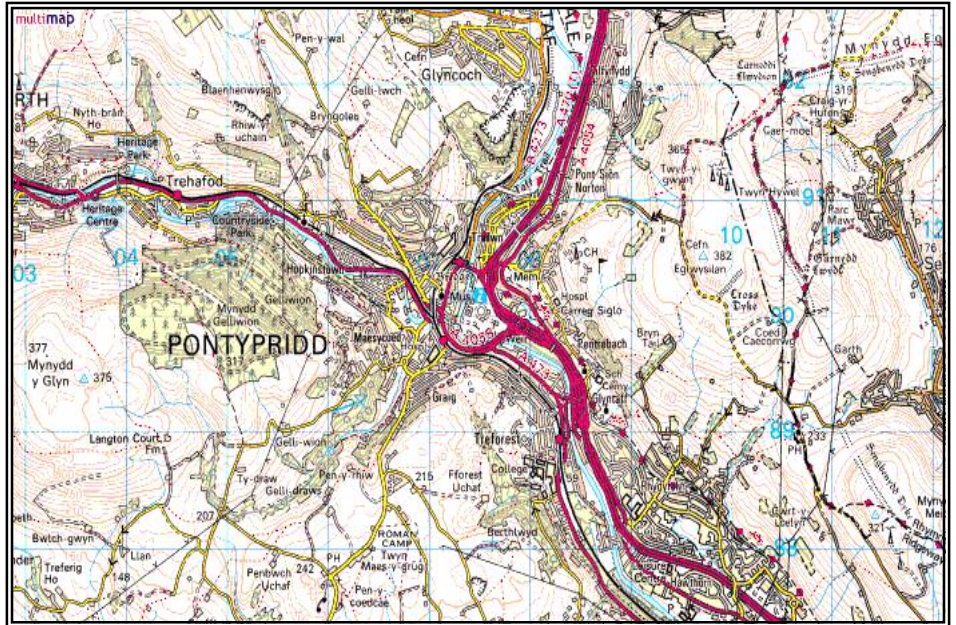

CISWO PONTYPRIDD

Woodland Terrace, Maesycoed, Pontypridd, South Wales, CF37 1DZ

How to find us:

Travelling from the M4

1. **Leave the M4 at Junction 32**, travel around the roundabout and take the A470 signposted Merthyr Tydfil
2. Leave the A470 at the junction signposted Pontypridd and Rhondda Valleys
3. After leaving the A470 travel down the slip road. Continue along this road passing through a main set of traffic lights. Carry on along Broadway to next set of traffic lights, the Railway Station will then be on your left-hand side. Stay in the inside lane, bearing left at the roundabout, signposted Penycoedcae, take the second right hand turning, signposted Maesycoed
4. When you reach the top of the hill you have to take a very sharp left-hand turn between an Ex-Servicemen's Club and some garages. At the end of this lane there is a pair of gates, this is the entrance to our car park. The CISWO office is situated right in front of you as you enter the car park.