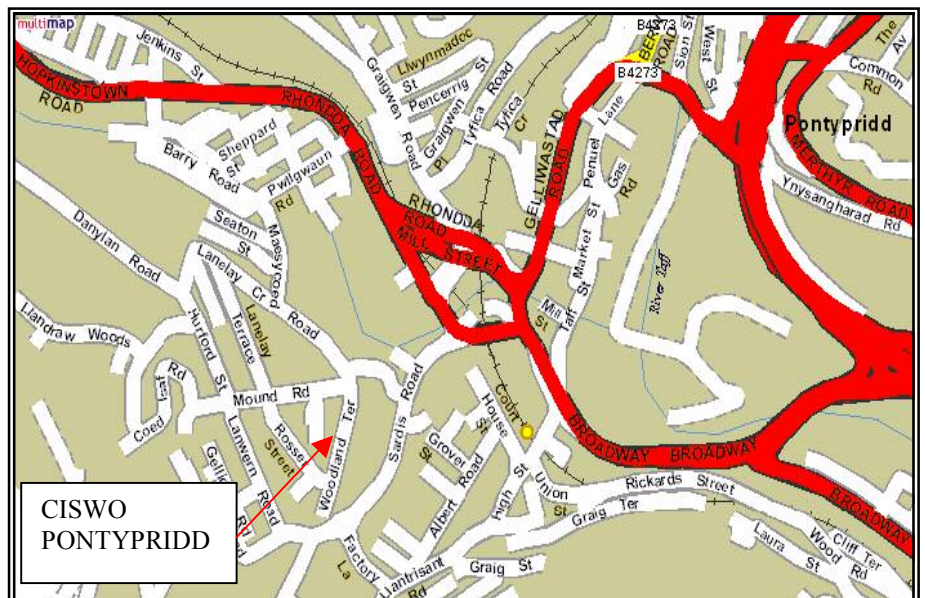

CISWO PONTYPRIDD

Woodland Terrace, Maesycoed, Pontypridd, South Wales, CF37 1DZ

How to find us:

Travelling from the M4

1. **Leave the M4 at Junction 32**, travel around the roundabout and take the A470 signposted Merthyr Tydfil
2. Leave the A470 at the junction signposted Pontypridd and Rhondda Valleys
3. After leaving the A470 travel down the slip road. Continue along this road passing through a main set of traffic lights. Carry on along Broadway to next set of traffic lights, the Railway Station will then be on your left-hand side. Stay in the inside lane, bearing left at the roundabout, signposted Penycoedcae, take the second right hand turning, signposted Maesycoed
4. When you reach the top of the hill you have to take a very sharp left-hand turn between an Ex-Servicemen's Club and some garages. At the end of this lane there is a pair of gates, this is the entrance to our car park. The CISWO office is situated right in front of you as you enter the car park.