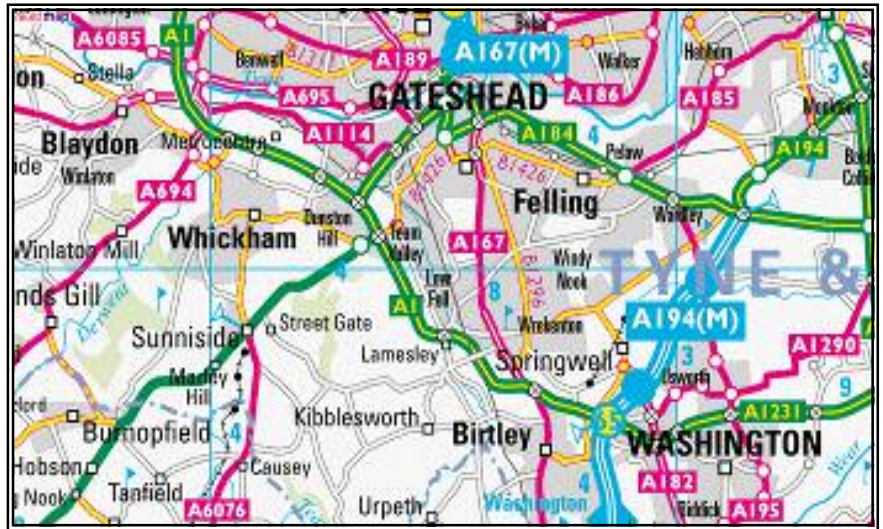

CISWO GATESHEAD

6 Bewick Road, Gateshead, Tyne & Wear, NE8 4DP

How to Find Us:

Travelling from the South (M1 and A1M)

1. **Heading North on A1(Gateshead Newcastle)**
2. **Follow A1** past Washington Services for approx 1 mile bearing left until you are signpost marked **A167** Gateshead (South)
3. **Leave A1 at next slip road** down to roundabout and then take 3rd exit back on to A167 Gateshead (South). The '**Angel of the North**' will be directly on your left hand side
4. Continue along A167 for approx 500 yds. The Jolly Miller Pub is on your left and leads to 1st set of traffic lights
5. Go straight ahead (now on Durham Road) for approx 1 mile, going through another 6 sets of traffic lights. As you approach the 6th set you will pass Gateshead College on your left
6. Proceed to 7th set of traffic lights and after going through them **bear immediate left** towards 8th set (you will pass Shipley Art Gallery on your left)
7. Go straight ahead after the 8th set of traffic lights and proceed along Prince Consort Road for approx 500 yds – Post Office on your left and after approx 150 yds turn right down Bewick Road (Car Wash/Garage on the corner)
8. Go straight down Bewick Road and CISWO Office is located on the left hand side, approximately $\frac{3}{4}$ of the way down and opposite shops (Insurance/Pharmacy).