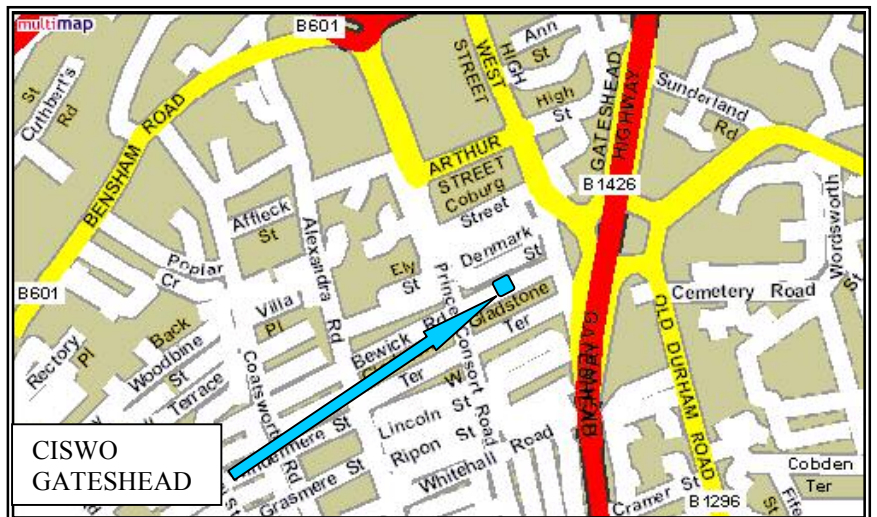

CISWO GATESHEAD

6 Bewick Road, Gateshead, Tyne & Wear, NE8 4DP

How to Find Us:

Travelling from the South (M1 and A1M)

1. **Heading North on A1(Gateshead Newcastle)**
2. **Follow A1** past Washington Services for approx 1 mile bearing left until you are signpost marked **A167** Gateshead (South)
3. **Leave A1 at next slip road** down to roundabout and then take 3rd exit back on to A167 Gateshead (South). The '**Angel of the North**' will be directly on your left hand side
4. Continue along A167 for approx 500 yds. The Jolly Miller Pub is on your left and leads to 1st set of traffic lights
5. Go straight ahead (now on Durham Road) for approx 1 mile, going through another 6 sets of traffic lights. As you approach the 6th set you will pass Gateshead College on your left
6. Proceed to 7th set of traffic lights and after going through them **bear immediate left** towards 8th set (you will pass Shipley Art Gallery on your left)
7. Go straight ahead after the 8th set of traffic lights and proceed along Prince Consort Road for approx 500 yds – Post Office on your left and after approx 150 yds turn right down Bewick Road (Car Wash/Garage on the corner)
8. Go straight down Bewick Road and CISWO Office is located on the left hand side, approximately $\frac{3}{4}$ of the way down and opposite shops (Insurance/Pharmacy).