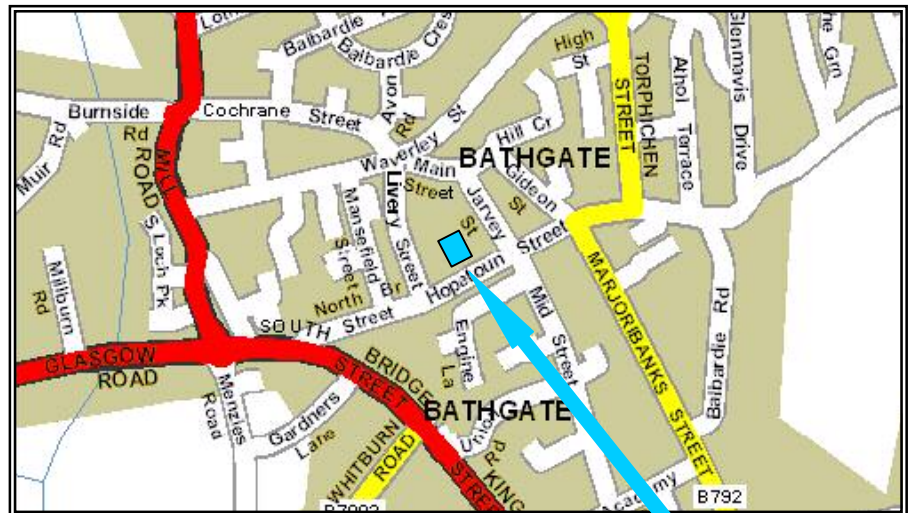

CISWO BATHGATE

2nd Floor, 50 Hopetoun Street, Bathgate, West Lothian, EH48 4EU

How to find us:

Travelling from the M8

1. Leave the M8 travelling East or West at **Junction 3a**

2. Head to Boghall roundabout beside Holiday Inn and Fire Station

3. Take Bathgate exit and carry on until the next roundabout at the Kaim Park Hotel

4. Take 3rd exit, carry on up Majoribanks Street

5. At the end of the street, take left turn into Hopetoun Street

6. CISWO office is at number 50 above Bank of Scotland on the 2nd floor.